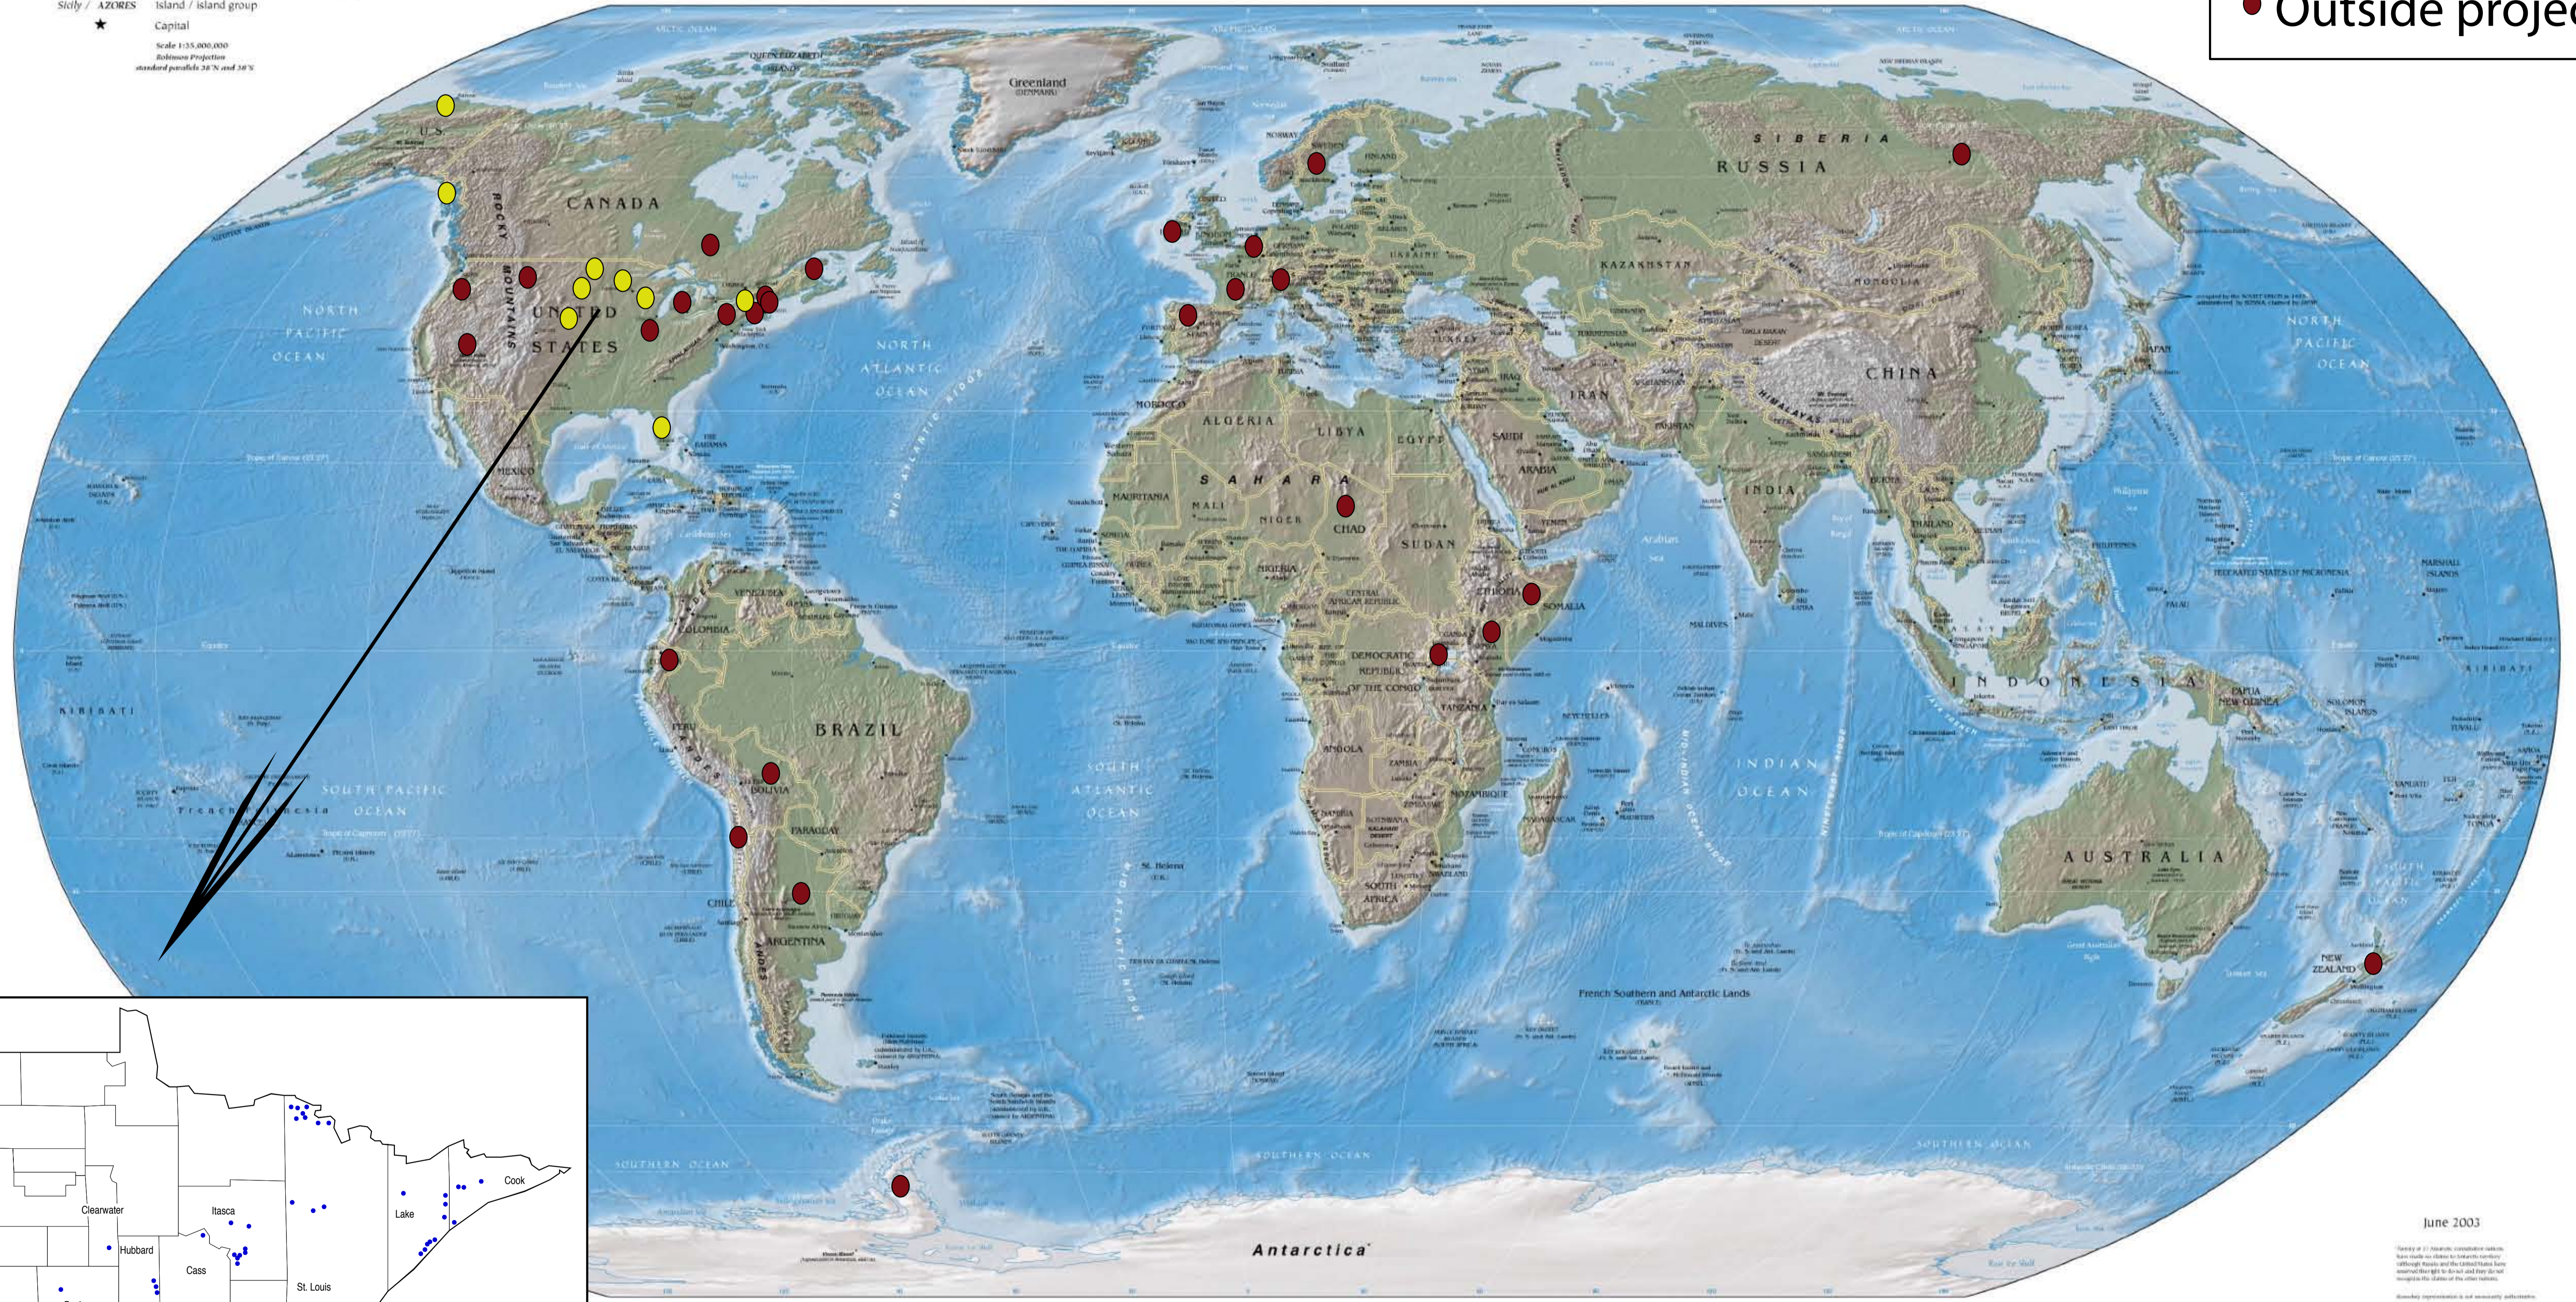

Physical Map of the World

AUSTRALIA Independent state
Bermuda Dependency or area of special sovereignty
Sicily / AZORES Island / island group
★ Capital
Scale 1:35,000,000
Robinson Projection
standard parallels 28°N and 28°S

● SCWRS projects
● Outside projects

Total number of cores analyzed by SCWRS: 394
Total number of lakes represented worldwide: 247
Total number of Minnesota cores analyzed by SCWRS: 129
Total number of Minnesota lakes represented: 91