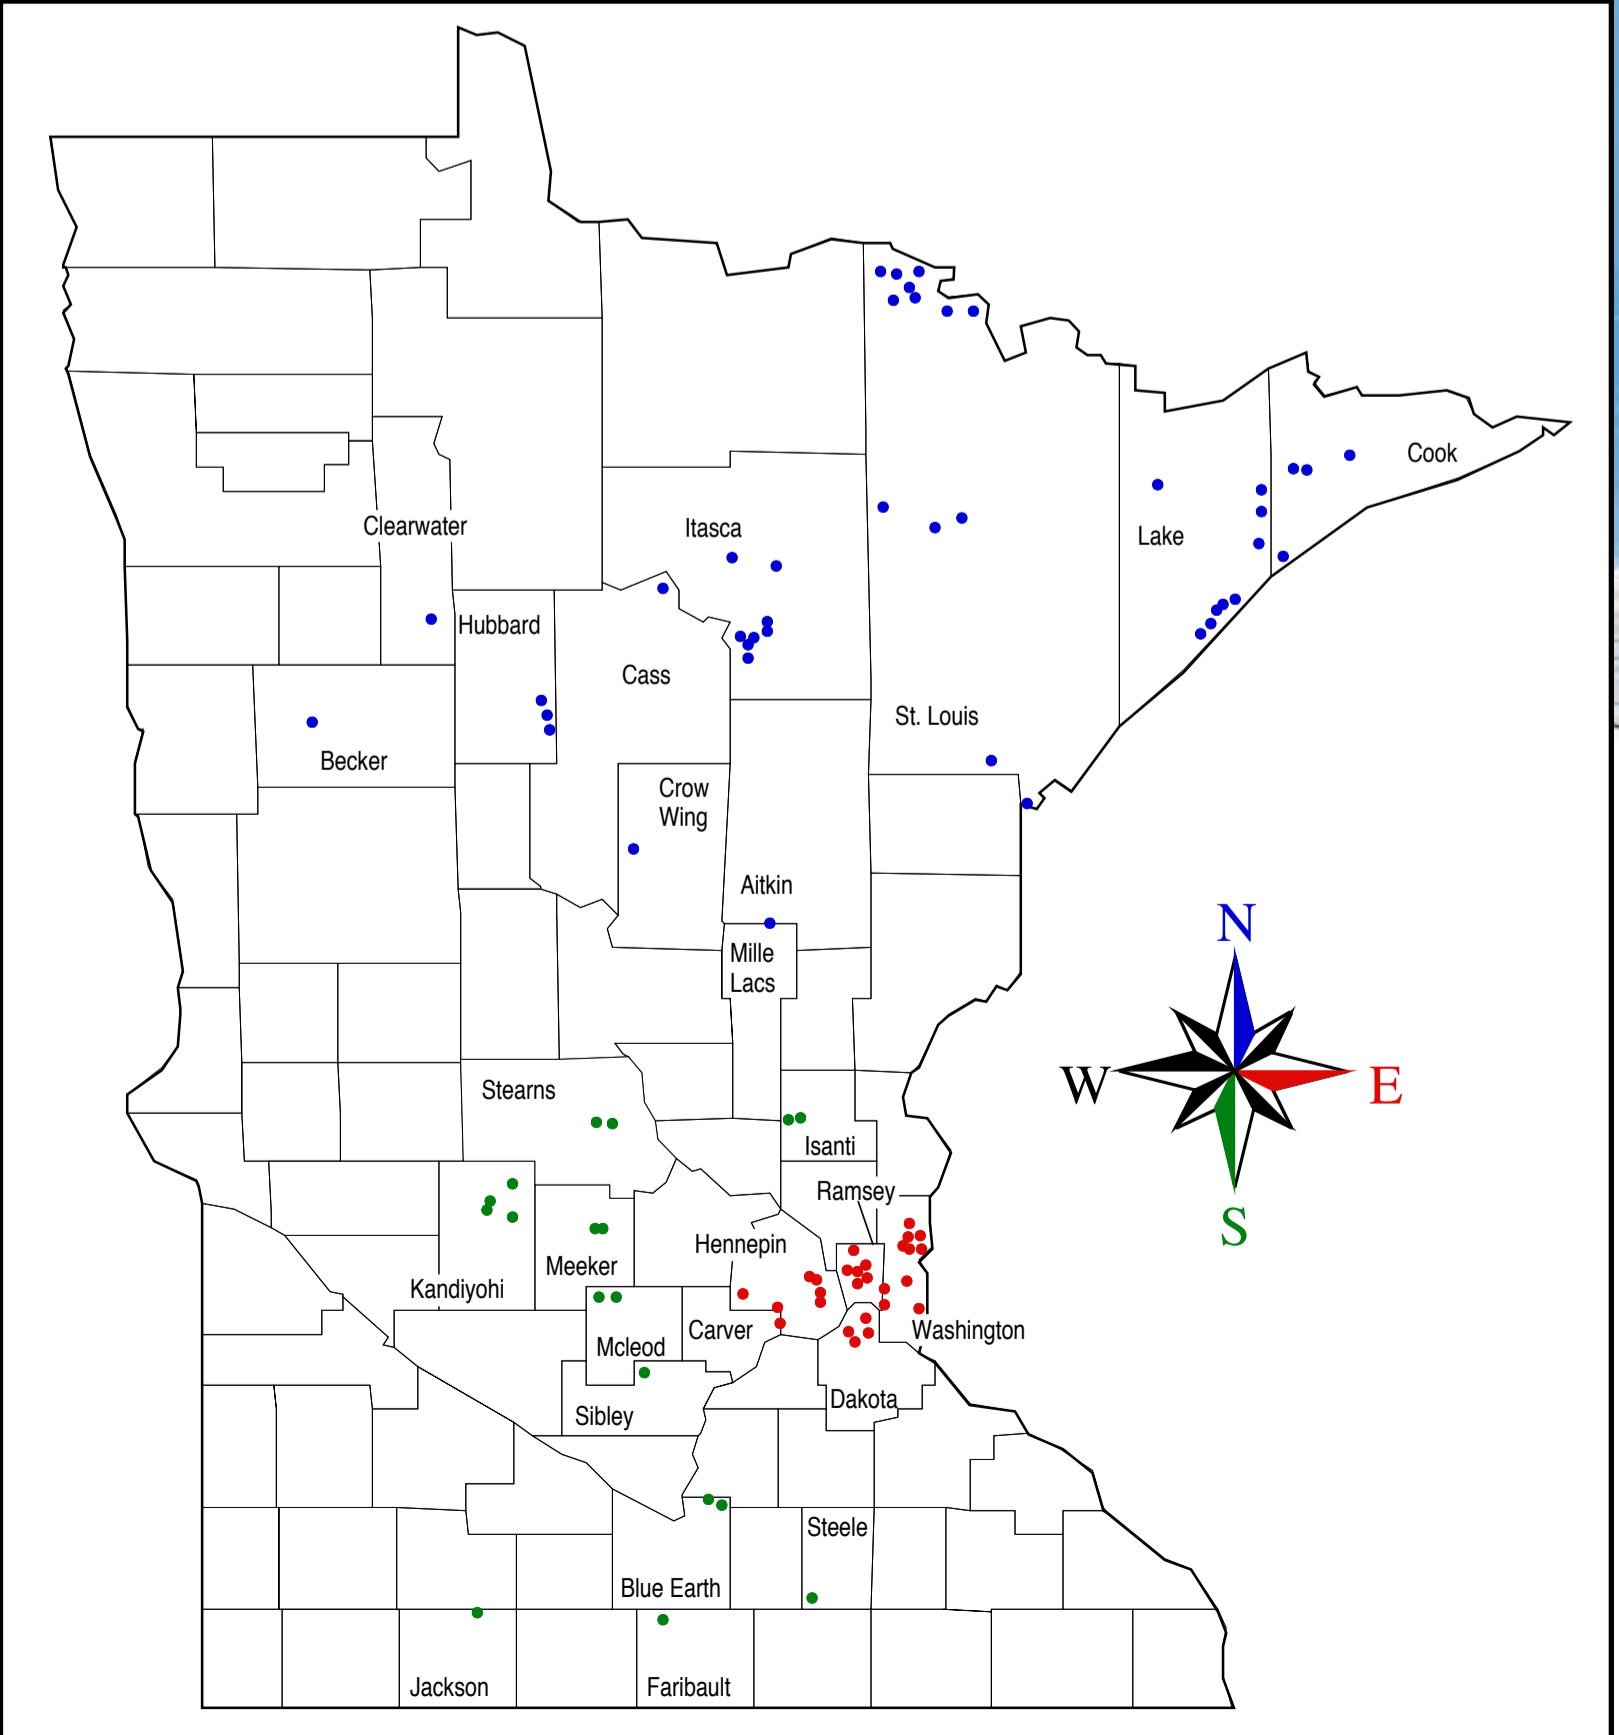

Physical Map of the World

AUSTRALIA Independent state
Bermuda Dependency or area of special sovereignty
Sicily / AZORES Island / island group
★ Capital
Scale 1:35,000,000
Robinson Projection
standard parallels 28°N and 28°S

● SCWRS projects
● Outside projects

Total number of cores analyzed by SCWRS: 394
Total number of lakes represented worldwide: 247
Total number of Minnesota cores analyzed by SCWRS: 129
Total number of Minnesota lakes represented: 91