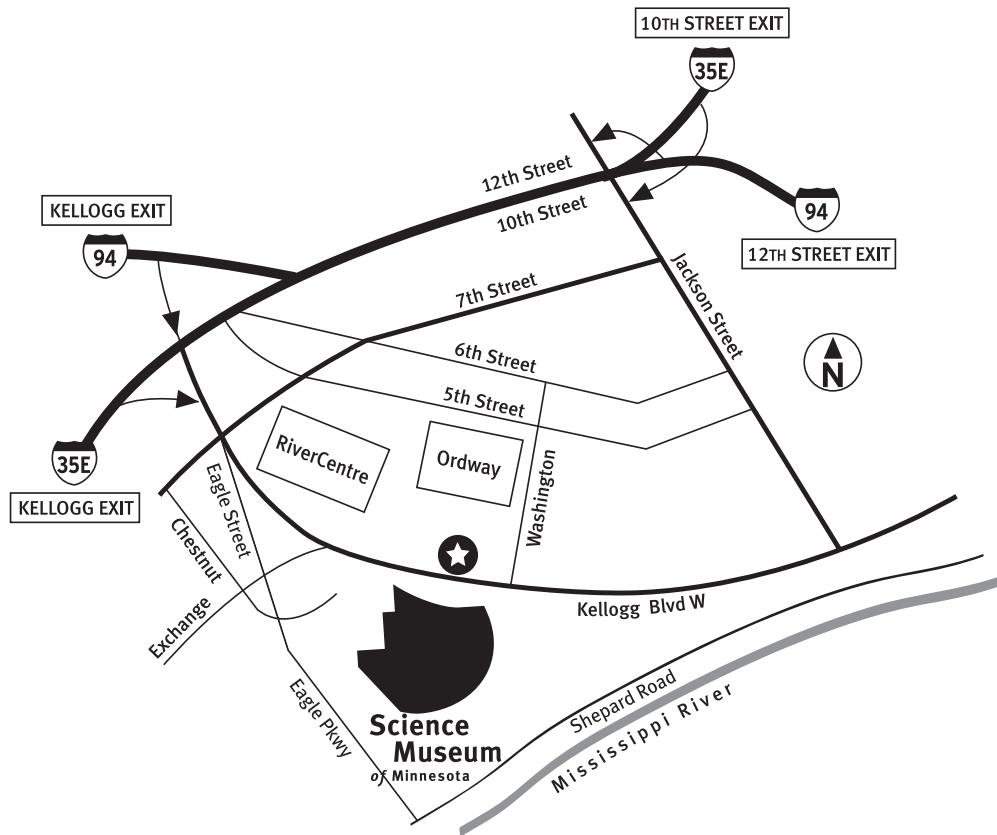

# SUMMER BUS DRIVER DIRECTIONS

The Science Museum is located at 120 West Kellogg Boulevard, across from the RiverCentre in downtown Saint Paul. There is a curb cut in front of the Kellogg entrance for convenient bus unloading.

## East on I-94

If you are eastbound on I-94, take the Kellogg Boulevard exit. Go right and follow Kellogg to 120 West Kellogg (one block past West 7th Street). The museum will be on your right.

## North on I-35E

If you are northbound on I-35E, take the Kellogg Boulevard exit. Turn right onto Kellogg and continue six blocks. The museum will be on your right.

## South on I-35E

If you are southbound on I-35E, take the 10th Street exit to Jackson Street, turn left, and go south to 7th Street; go right on 7th Street and follow to Kellogg Boulevard. Turn left onto Kellogg and continue one block. The museum will be on your right.