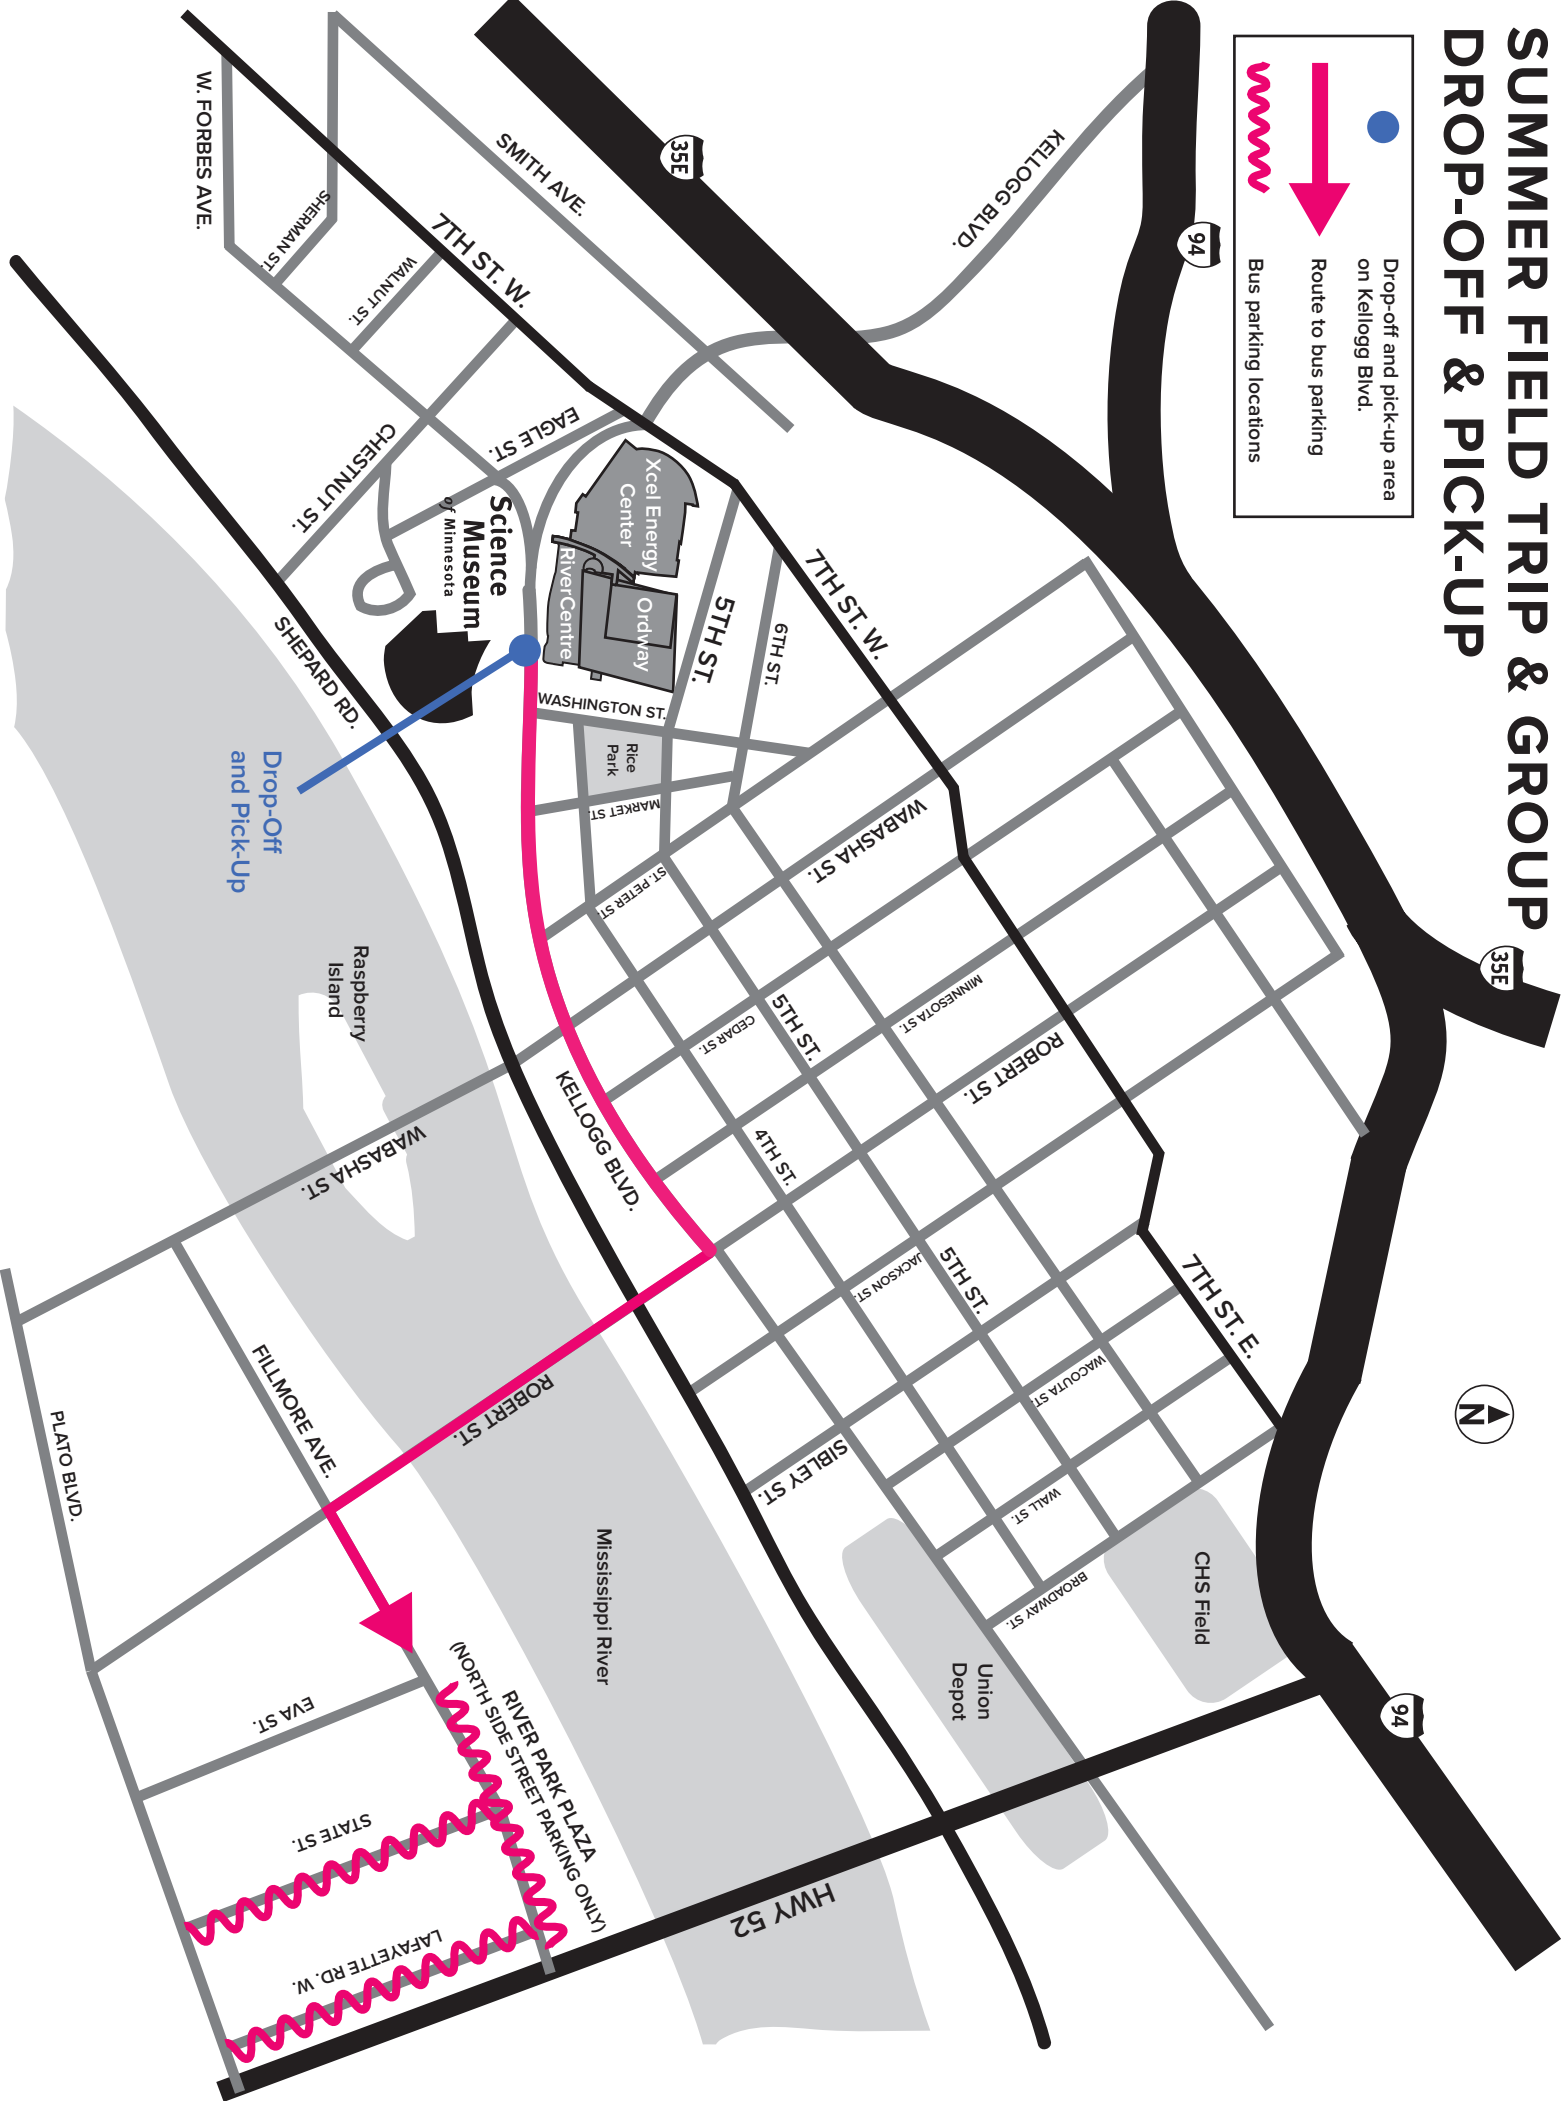

SUMMER FIELD TRIP & GROUP DROP-OFF & PICK-UP

Drop-off and pick-up area on Kellogg Blvd.

Route to bus parking

Bus parking locations

Drop-Off and Pick-Up

RIVER PARK PLAZA
(NORTH SIDE STREET PARKING ONLY)

LAFAYETTE RD. W.

STATE ST.

EVA ST.

FILLMORE AVE.

PLATO BLVD.

W. FORBES AVE.

Science Museum of Minnesota

Xcel Energy Center
Ordway
River Center

Rice Park

CHS Field

Union Depot

SMITH AVE.

7TH ST. W.

EAGLE ST.
CHESTNUT ST.

SHEPARD RD.

WASHINGTON ST.

MARKET ST.

ST. PETER ST.

KELLOGG BLVD.

4TH ST.

5TH ST.

5TH ST.

6TH ST.

7TH ST. W.

WABASHA ST.

MINNESOTA ST.

ROBERT ST.

JACKSON ST.

5TH ST.

7TH ST. E.

WACOURA ST.

BROADWAY ST.

WALL ST.

HWY 52

35E

94

35E

94