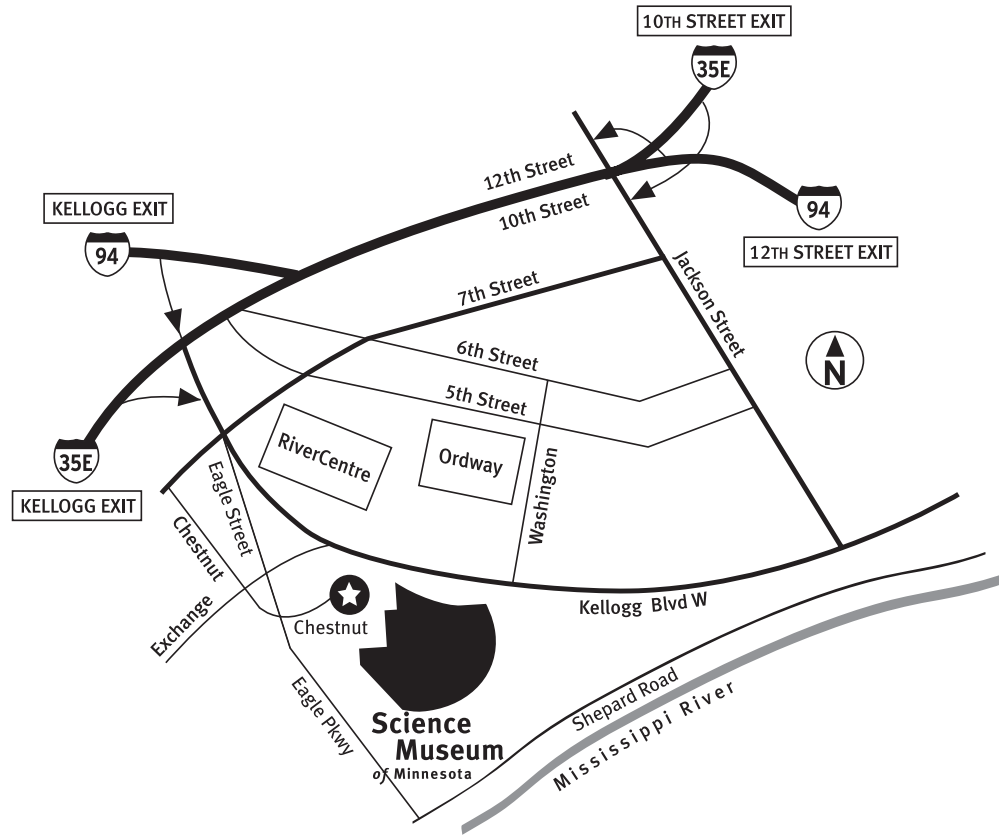

SCHOOL FIELD TRIP DROP-OFF & PICK-UP

Drop-off and pick-up area
off Eagle / Chestnut

Route to bus parking

Bus parking locations

School Group
Drop-Off and Pick-Up
(bus turnaround)

RIVER PARK PLAZA
(NORTH SIDE STREET PARKING ONLY)

SCHOOL BUS DRIVER DIRECTIONS

East on I-94

If you are eastbound on I-94, take the Kellogg Boulevard exit. Go right and follow Kellogg to the three-way intersection of Kellogg, West 7th Street, and Eagle Street. Take Eagle down the hill to the second stoplight, Chestnut Street, and turn left. Proceed into the bus turnaround area to unload your students.

North on I-35E

If you are northbound on I-35E, take the Kellogg Boulevard exit. Go right and follow Kellogg to the three-way intersection with West 7th and Eagle Street. Take Eagle down the hill to the second stoplight, Chestnut Street, and turn left. Proceed into the bus turnaround area to unload your students.

South on I-35E

If you are southbound on I-35E, take the 10th Street exit to Jackson Street, turn left and go south to 7th Street; go right on 7th Street to the three-way intersection with Kellogg Boulevard and Eagle Street. Turn left on Eagle and go down the hill to the second stoplight, Chestnut. Turn left and proceed into the bus turnaround area to unload your students.