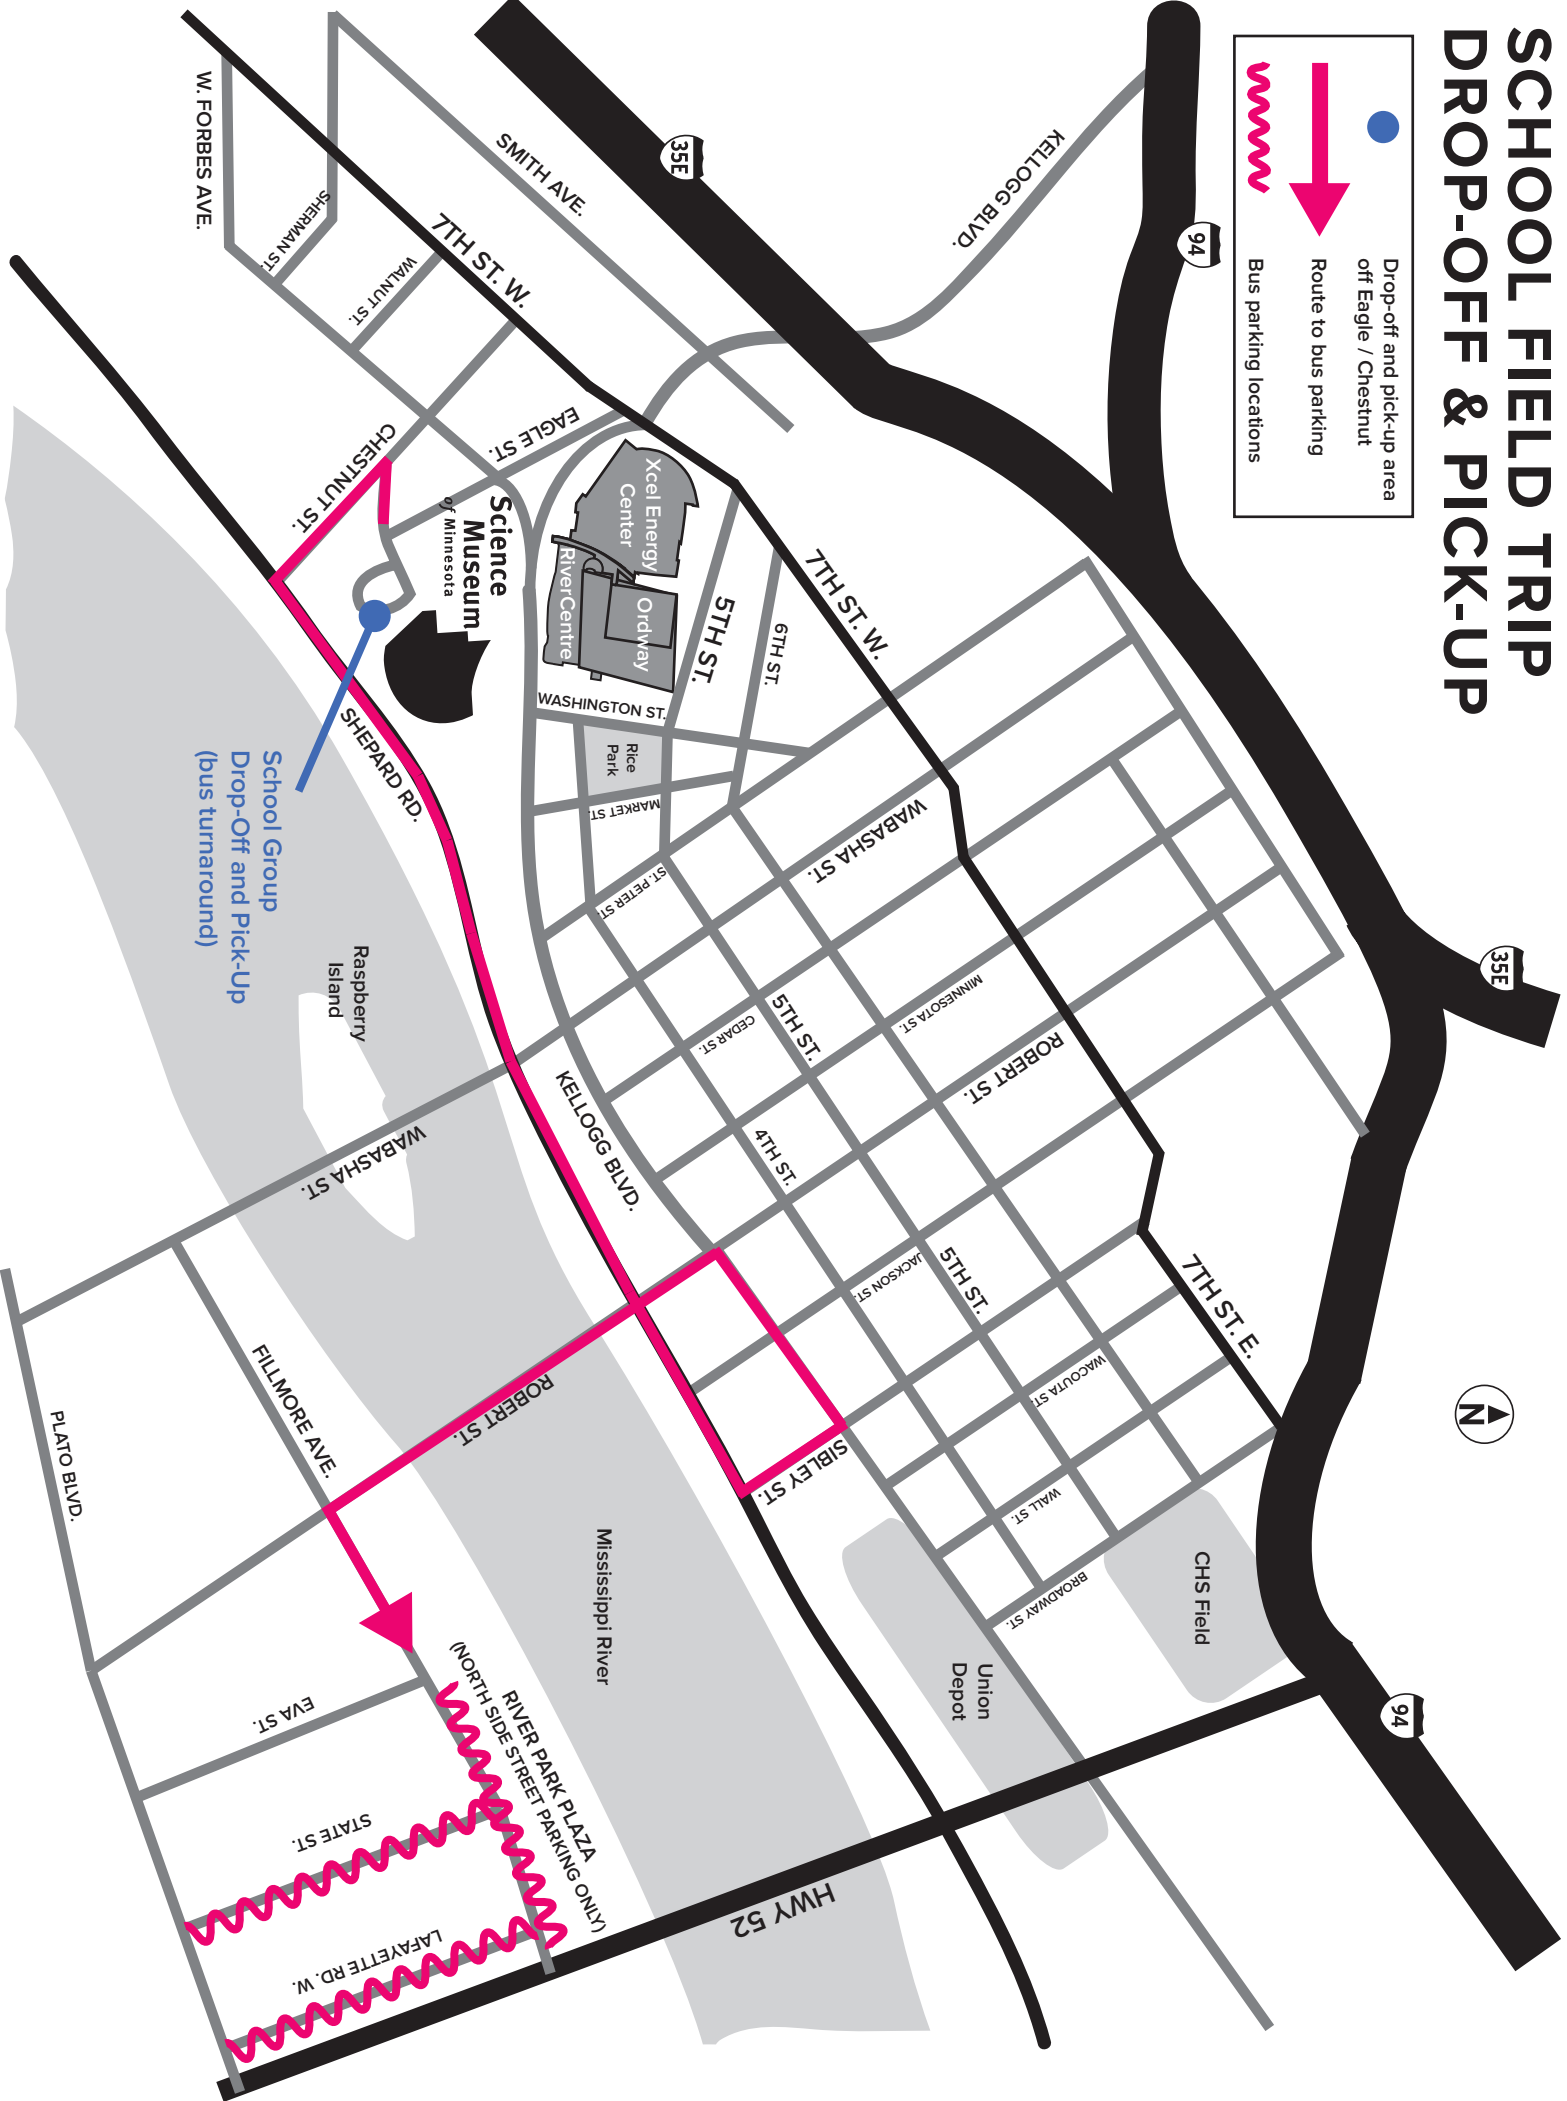

SCHOOL FIELD TRIP DROP-OFF & PICK-UP

Drop-off and pick-up area
off Eagle / Chestnut

Route to bus parking

Bus parking locations

School Group
Drop-Off and Pick-Up
(bus turnaround)

RIVER PARK PLAZA
(NORTH SIDE STREET PARKING ONLY)

North on I-35E

If you are northbound on I-35E, take the Kellogg Boulevard exit. Go right and follow Kellogg to the three-way intersection with West 7th and Eagle Street. Take Eagle down the hill to the second stoplight, Chestnut Street, and turn left. Proceed into the bus turnaround area to unload your students.

West on I-94

If you are westbound on I-94, take the 6th Street exit (from the left lane). Follow 6th Street to West 7th Street. Turn left onto West 7th and go south to Chestnut Street. Turn left onto Chestnut. Proceed into the bus turnaround area to unload your students.

South on I-35E

If you are southbound on I-35E, take the 10th Street exit to Jackson Street, turn left and go south to 7th Street; go right on 7th Street to the three-way intersection with Kellogg Boulevard and Eagle Street. Turn left on Eagle and go down the hill to the second stoplight, Chestnut. Turn left and proceed into the bus turnaround area to unload your students.