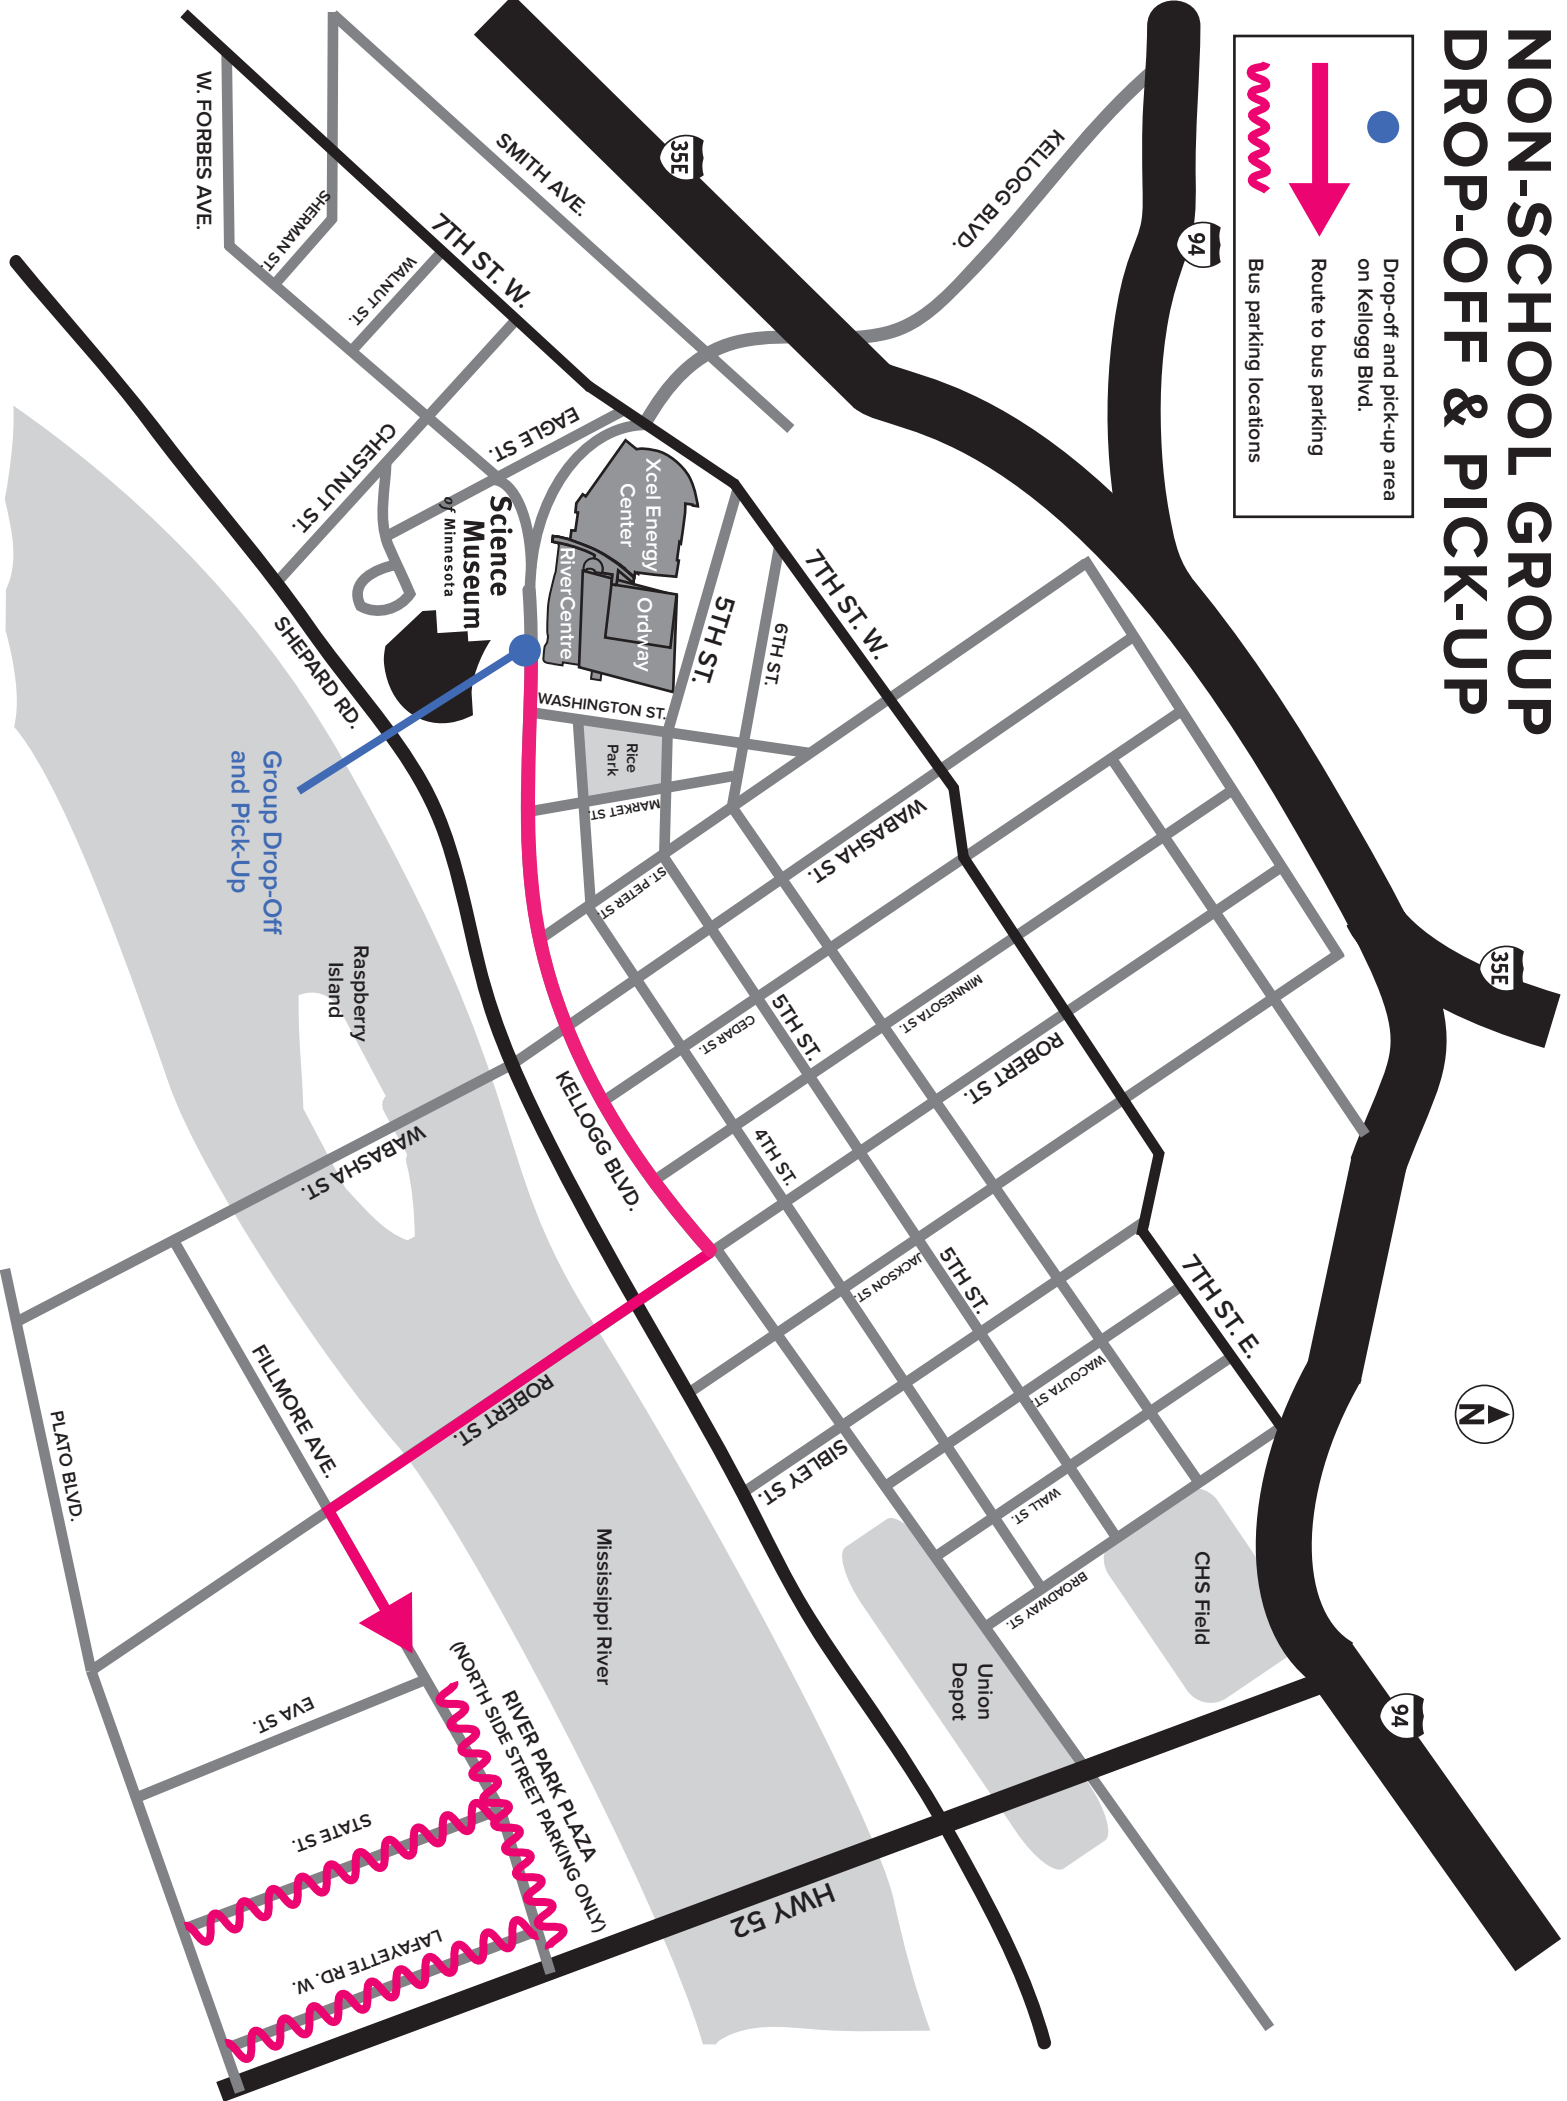

NON-SCHOOL GROUP DROP-OFF & PICK-UP

Drop-off and pick-up area
on Kellogg Blvd.

Route to bus parking

Bus parking locations

Group Drop-Off
and Pick-Up

RIVER PARK PLAZA
(NORTH SIDE STREET PARKING ONLY)

LAFAYETTE RD. W.