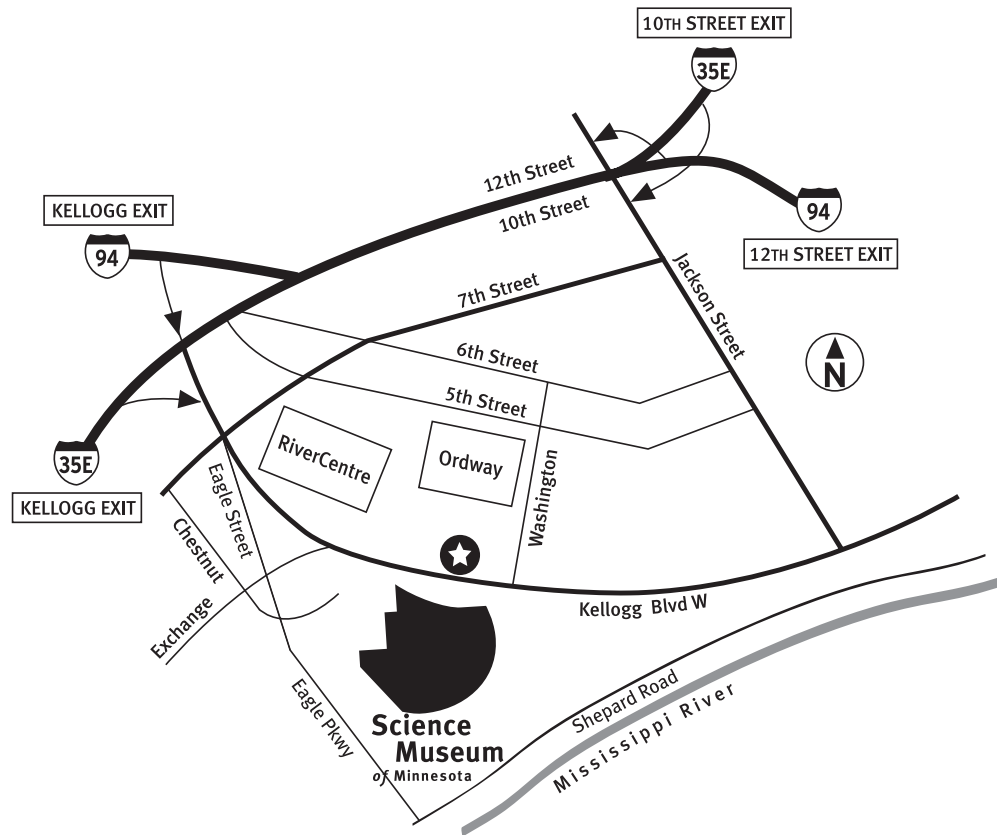

# NON-SCHOOL BUS DRIVER DIRECTIONS

The Science Museum is located at 120 West Kellogg Boulevard, across from the RiverCentre in downtown Saint Paul. There is a curb cut in front of the Kellogg entrance for convenient bus unloading.

## East on I-94

If you are eastbound on I-94, take the Kellogg Boulevard exit. Go right and follow Kellogg to 120 West Kellogg (one block past West 7th Street). The museum will be on your right.

## North on I-35E

If you are northbound on I-35E, take the Kellogg Boulevard exit. Turn right onto Kellogg and continue six blocks. The museum will be on your right.

## South on I-35E

If you are southbound on I-35E, take the 10th Street exit to Jackson Street, turn left, and go south to 7th Street; go right on 7th Street and follow to Kellogg Boulevard. Turn left onto Kellogg and continue one block. The museum will be on your right.