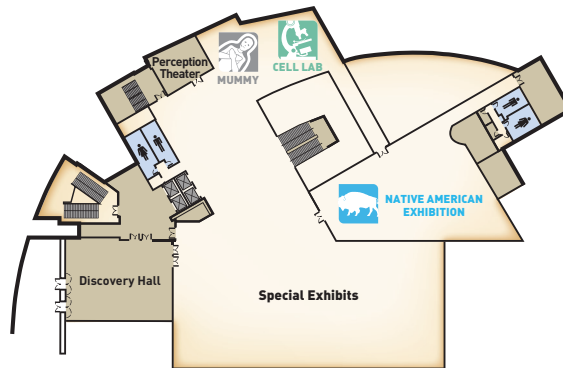

Science
Museum
of Minnesota®

SciEd.

SciEd is science education support and programs for teachers. Working with teachers, we strive to advance science literacy through dynamic resources.

Field Trips

At Your School

Resources
& Training

Exhibits and Galleries

Level 5

Lobby & Main Entrance
Omnitheater Entrance
Mississippi River Gallery
Collectors' Corner

Level 4

Human Body Gallery
Native American Exhibition
RACE: Are We So Different?
Special Exhibits

Level 3

Experiment Gallery
Future Earth
Dinosaurs and Fossils
Science Live Theater

Level 2

Education Entrance
School Group Lunch Space
(Reservations required)
Classrooms
Youth Science Center
Auditorium